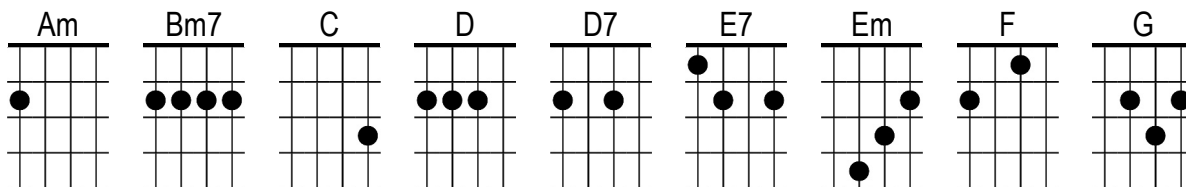

Baby, I Love Your Way

Peter Frampton

Intro

G D Em C D Bm7 Am D7

G Shadows grow so **Bm7** long before my **Em** eyes |

And they're **C** moving | **F** across the page |

G Suddenly the **Bm7** day turns into **Em** night |

G Wanna **D** be with you night and **Am** day **C**

G D Em C D Bm7 Am D7

G Moon appears to **Bm7** shine and light the **Em** sky |

With the **C** help | of some **F** firefly |

G Wonder how they **Bm7** have the power to **Em** shine, | shine, shine

I can **C** see them | under the **F** pine |

But **Bm7** don't | hesi **E7** tate, | 'cause your **Am** love | won't **D7** wait |

Repeat Chorus

G Bm7 Em | C | F | x2

But **Bm7** don't | hesi **E7** tate, | 'cause your **Am** love | won't **D7** wait |

G I can see the **Bm7** sunset in your **Em** eyes |
Brown and **C** gray, | **F** blue besides |
G Clouds are stalking **Bm7** islands in the **Em** sun |
I wish I could **C** buy one, | out of **F** season |
But **Bm7** don't | hesi **E7**tate, | 'cause your **Am** love | won't **D7** wait |