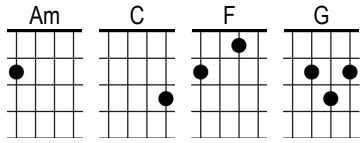

Baby, I Need Your Lovin'

Johnny Rivers

G Oh oh o- F oh oh oh oh

G Oh oh o- F oh oh oh oh

G Baby, C I need your lovin'

G Baby, C I need your lovin'

G Although C you're never near

G Your voice C I often hear

G Another day, C another night

G I long C to hold you tight G 'cause I'm C so lonely

Chorus

F Baby, I G need your lovin'

C Got to have Am all your lovin'

F Baby, I G need your lovin'

C Got to have Am all your lovin'

G Some say C it's a sign of weakness

G For a man C to beg, G then weak I'd C rather be

G If it means C havin' you to keep

G 'Cause lately C I've been losin' sleep

Repeat Chorus

G Empty C nights, I call your G name C
G Sometimes I C wonder girl, will I ever G be the same C
G When you see me C smile you know G things are C just gettin' worse
G Any smile C you might see, baby, G has all C been rehearsed

G Baby, C I can't go on without ya
G This loneli Cness won't let me live without ya
G This empti Cness inside me, baby
G Makes me feel C half alive

Repeat Chorus

F Oh, I G need your lovin'
C Got to have Am all your lovin'
F You know that I G need your lovin'
C Got to have Am all your lovin'
F Girl, I G need your lovin'