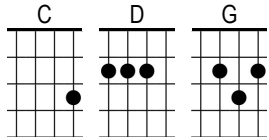

Bad Moon Rising

Credence Clearwater Revival

G D↓ C↓ G |

G I see a D↓ bad C↓ moon a-G rising |
 G I see D↓ trouble C↓ on the G way |
 G I see D↓ earth C↓ quakes and G lightnin' |
 G I see D↓ bad C↓ times to G day |

C Don't go 'round to | night well it's G bound to take your | life
 D There's a C bad moon on the G rise |

G I hear D↓ hurri C↓ canes a-G blowing, |
 G I know the D↓ end is C↓ coming G soon |
 G I fear D↓ rivers C↓ over G flowing |
 G I hear the D↓ voice of C↓ rage and G ruin |

C Don't go 'round to | night well it's G bound to take your | life
 D There's a C bad moon on the G rise |

G D↓ C↓ G |
 G D↓ C↓ G |
 C | G | D C G |

G Hope you D↓ got your C↓ things to G gether |
 G Hope you are D↓ quite pre C↓ pared to G die |
 G Looks like we're D↓ in for C↓ nasty G weather |
 G One eye is D↓ taken C↓ for an G eye |

Well, C don't go 'round to | night well it's G bound to take your | life
 D There's a C bad moon on the G rise |
 C Don't go 'round to | night well it's G bound to take your | life
 D There's a C bad moon on the G rise G↓