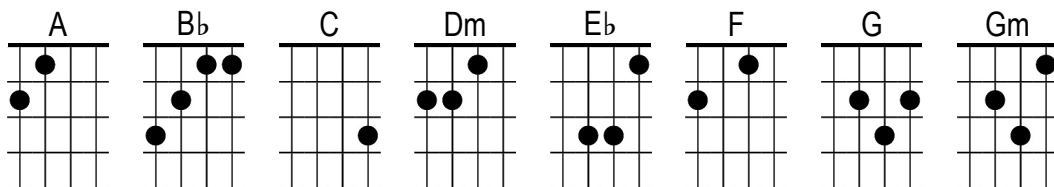

Black Velvet

Alannah Myles

Intro

Dm | | |

Dm Mississippi in the mid | dle of a dry spell

| Jimmy Rogers on the | Victrola up high

| Mama's dancin' with | baby on her shoulder

| The sun is settin' like mo | lasses in the sky

A The boy could sing, knew how to **G** move, ev'rything

F Always wanting more, **C** he'd leave you longing for

Gm Black velvet and that **C** little boy's smile

Gm Black velvet with that **1/2 Bb** slow southern **1/2 F** style

Gm A new religion that'll **C** bring you to your knees

Bb↓ Black vel **A**↓vet if you **Dm** please | | |

Dm Up in Memphis the | music's like a heatwave

| White lightning, | bound to drive you wild

| Mama's baby's in the | heart of every school girl

| "Love me tender" leaves 'em | cryin' in the aisle

A The way he moved, it was **G** a sin, so sweet and true

F Always wanting more, **C** he'd leave you longing for

Gm Black velvet and that **C** little boy's smile