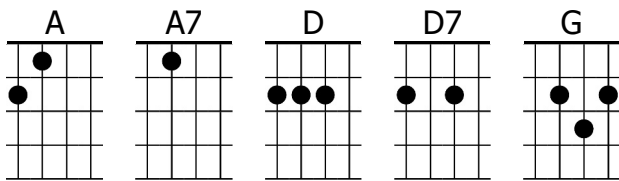

# Blue Eyes Crying In The Rain

Willie Nelson

**D** |

**D** In the | twilight glow I | see her |

**A** Blue eyes | cryin' in the **D** rain |

| When we | kissed good-bye and | parted |

I **A** knew we'd | never meet a **D**gain **D7**

**G** Love is | like a dyin' | ember |

**D** Only | memories re **A7**main |

And **D** through the | ages I'll re | member |

**A7** Blue eyes | cryin' in the **D** rain |

## *Instrumental*

**D** In the | twilight glow I | see her |

**A** Blue eyes | cryin' in the **D** rain |

| When we | kissed good-bye and | parted |

I **A** knew we'd | never meet a **D**gain **D7**

**G** Someday | when we meet up | yonder |

**D** We'll stroll | hand in hand a **A7**gain |

**D** In the | land that knows no | parting |

**A7** Blue eyes | cryin' in the **D** rain |

**A7** Blue eyes | cryin' in the **D** rain **D**↓