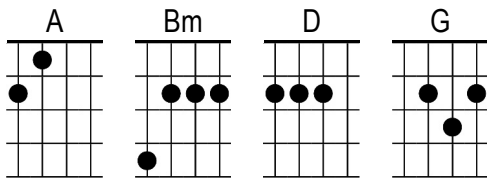

Burning Love

Elvis Presley

D | | |

D Lord Almighty, **1/2G** I feel my **1/2A** temperature **D** risin' |
| Higher and higher, **1/2G** it's burnin' **1/2A** through to my **D** soul |
| Girl, girl, girl, **1/2G** you're gonna **1/2A** set me on **D** fire |
My | brain is flamin', **1/2G** I don't know **1/2A** which way to **D** go |

Chorus

1/2Bm Your kisses **1/2A** lift me **G** higher
Like the **1/2Bm** sweet song **1/2A** of the **G** choir
You **1/2Bm** light my **1/2A** mornin' **1/2G** sky with **1/2A** burnin' **D** love |

D Ooh hoo hoo, **1/2G** I feel my **1/2A** temperature **D** risin' |
| Help me I'm flamin', I **1/2G** must be a **1/2A** hundred and **D** nine |
| Burnin', burnin', **1/2G** burnin', and **1/2A** nothin' can **D** cool me |
I | just might turn into **1/2G** smoke, but **1/2A** I feel **D** fine, | 'cause