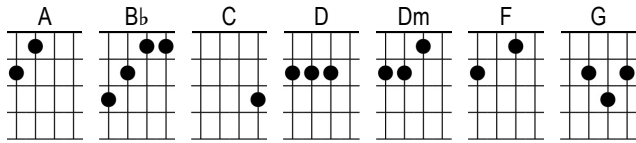

# Devil Woman

Cliff Richard

A | -5-5-5-5-5-5-5-5- | **x4**

**D** I've had nothing but **G** bad luck  
Since the **1/2F** day I saw the **1/2C** cat at my **D** door  
| So I came into **G** you sweet lady  
**1/2F** Answerin' your **1/2C** mystical **D** call  
**C** Crystal ball on the **Dm** table  
**C** Showin' the future, the **Dm** past  
**C** Same cat with them **Dm** evil eyes  
And I **Bb** knew it was a spell she'd **A↓↓↓** cast

## Chorus - Strum "DuDu"

**1/2Dm** She's just a **1/2C** devil woman  
**1/2Dm** With evil **1/2C** on her mind  
**1/2Dm** Beware the **1/2C** devil woman  
**1/2Bb** She's gonna **1/2C** get you  
**1/2Dm** She's just a **1/2C** devil woman  
**1/2Dm** With evil **1/2C** on her mind  
**1/2Dm** Beware the **1/2C** devil woman  
**1/2Bb** She's gonna **1/2C** get you from be **D**hind

**G** **1/2F** **1/2C** **D**

**D** Give me the ring on your **G** finger  
**1/2F** Let me see the **1/2C** lines on your **D** hand  
| I can see me a **G** tall dark stranger  
**1/2F** Givin' you what **1/2C** you hadn't **D** planned  
**C** I drank the portion she **Dm** offered me

**C** I found myself on the **Dm** floor  
**C** Then I looked in those **Dm** big green eyes  
And I **Bb** wondered what I came there **A↓↓↓** for