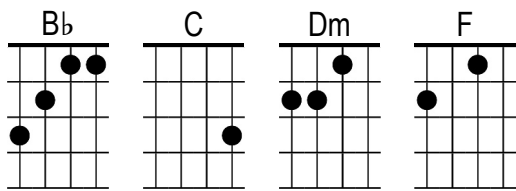

Down By The Henry Moore

Murray McLauchlan

F | | **Dm** **F** **Bb** **C** **F** |

I **F** walked down to Kensington | Market

| Bought me a fish to **Dm** fry

I **F** went to the Silver **Bb** Dollar

Looked a **C** stranger in the **F** eye

A **F** friend of mine says that | he don't think

This | towns so out of **Dm** sight

But **F** he's got shades all **Bb** 'round his soul

And he **C** thinks he's seen the **F** light, singin'

Chorus

F Don't you wanna keep on | movin'

I was **F** wearin' my **Bb** sneakers down

And **C** castin' away my **F** gloom

This **F** fat girl come up and | grabbed me
 She | sat me on her **Dm** knee
 She **F** said you wrote that **Bb** "Farmer's Song"
 And she **C** spilled her drink on **F** me, singin'

Repeat Chorus

F | **Dm** **F** **Bb** **C** **F** |

I **F** went down by the | Henry Moore
 | Skated on in the **Dm** square
 The **F** moon above my **Bb** shoulder
 And the **C** ice was in my **F** hair