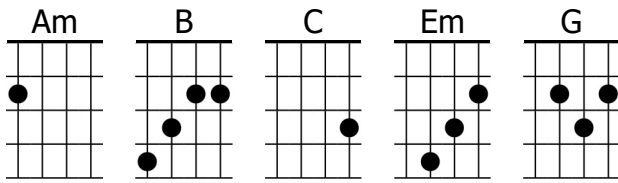

Keep Movin' On

Sam Cooke

G **C** **G** **Em**

Chorus

G Keep movin' on, **C** keep movin' on, **G** life is this **Em** way
G Keep movin' on, **C** keep movin' on, | every **G** day

Repeat Chorus

Am When I go to **Em** sleep at night
Am I add up my **Em** day
Am Tryin' to recall the **Em** things I done
And **Am** debts I have to **B** pay
For **Em** there is one thing | that I know
Am What you reap is **Em** what you sow

Repeat Chorus

Am Brother, mind **Em** what you do
Am And how you treat your **Em** fellow man
Am If you're like me, you'd **Em** try to live
Am The very best you **B** can
For **Em** if you spread good | all around
You'd be **Am** able to sleep when the **Em** sun goes down