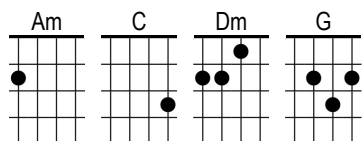

Me And My Broken Heart

Rixton

Chorus

Am All I need's a little **Dm** love in my life
G All I need's a little **C** love in the dark
Am A little but I'm **Dm** hopin' it might kick **G** start
Me **1/2C** and my **1/2G** broken **Am** heart
I need a little **Dm** lovin' tonight
G Hold me so I'm **C** not fallin' apart
Am A little but I'm **Dm** hopin' it might kick **G** start
Me **1/2C** and my **1/2G** broken **Am** heart

Am Yeah...

Am Shot gun, **Dm** aimed at my heart, you **G** got one
1/2C Tear me a **1/2G** part and **Am** then some
Dm How do we we call this **G** love? **1/2C** Woah-oh-**1/2G** oh-oh
Am I try to **Dm** run away but **G** your eyes
1/2C Tell me **1/2G** to stay **Am** oh why-y
Dm Why do we call this **G** love? **1/2C** Woah-oh-**1/2G** oh-oh

Am It **Dm** seems like we've been **G** losing con**1/2C** trol **1/2G** **Am**
Some **Dm** body tell me **G** I'm not a **1/2C** lone **1/2G**
When I say

Repeat Chorus

Woah-**Dm** oh, Woah-**G** oh
Me **1/2C** and my **1/2G** broken **Am** heart
Woah-**Dm** oh, Woah-**G** oh
Me **1/2C** and my **1/2G** broken **Am** heart |||||

Dm It's just me
| It's just me
| It's just me
Me **1/2C** and my **1/2G** broken **Am** heart

All I need's a little **Dm** love in my life
G All I need's a little **C** love in the dark
Am A little but I'm **Dm** hopin' it might kick **G** start
Me **1/2C** and my **1/2G** broken **Am** heart
I need a little **Dm** loving tonight
G Hold me so I'm **C** not fallin' apart
Am A little but I'm **Dm** hopin' it might kick **G** start
Me **1/2C** and my **1/2G** broken **Am** heart