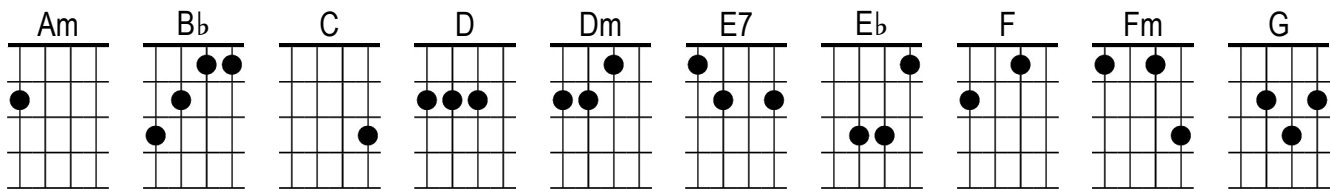

# Na Na Hey Hey Kiss Him Goodbye

## Intro

**C** **E<sub>b</sub>** **B<sub>b</sub>** **C**

Na, na, **C** na na na na, **E<sub>b</sub>** na na, hey **B<sub>b</sub>** hey-ey, good **C**bye

**C** He'll never **1/2Dm** love **1/2G** you, **C** the way that I **1/2Dm** love **1/2G**  
you

**C** 'Cause if he **Am** did, no no, he wouldn't **Dm** make you **G** cry

**F** He might be **E7** thrillin' baby but, ah, **Am** my love (*my love*, **D** *my love*)

So dog-gone willin', so **C** kiss him (*I wanna see you* **F** *kiss him*)

## Tap Ukulele

Na, na, **nc** na na na na, | na na, hey | hey-ey, good |bye **x8**

Na, na, **C↓** na na na na, **Eb↓** na na, hey **Bb↓** hey-ey, good **C↓** bye **x2**

Na, na, **C** na na na na, **Eb** na na, hey **Bb** hey-ey, good **C** bye **x3**