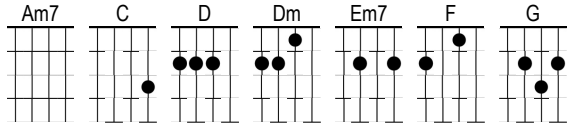

Old Man

Neil Young

Dm Old man | look at my life, | I'm a lot like **D** you were |
Dm Old man | look at my life, | I'm a lot like **D** you were

F C G
D F C F

D Old man **F** look at my life, **C** twenty-four and there's **G** so much more
D Live alone in a **F** paradise that **C** makes me think of two **F**
D Love lost, **F** such a cost, **C** give me things that **G** don't get lost
D Like a coin that **C** won't get tossed **F** rollin' home to you **G**

D Am7 Em7 G

Chorus

D Old man take a | look at my life
I'm a **Am7:d-D** lot **Em7:u-udu** like you **G**
D I need | someone to love me the **Am7:d-D** whole **Em7:u-udu** day
through **G**
D Ah, one | look in my eyes and you can **Am7:d-D** tell **Em7:u-udu** that's
true **G**