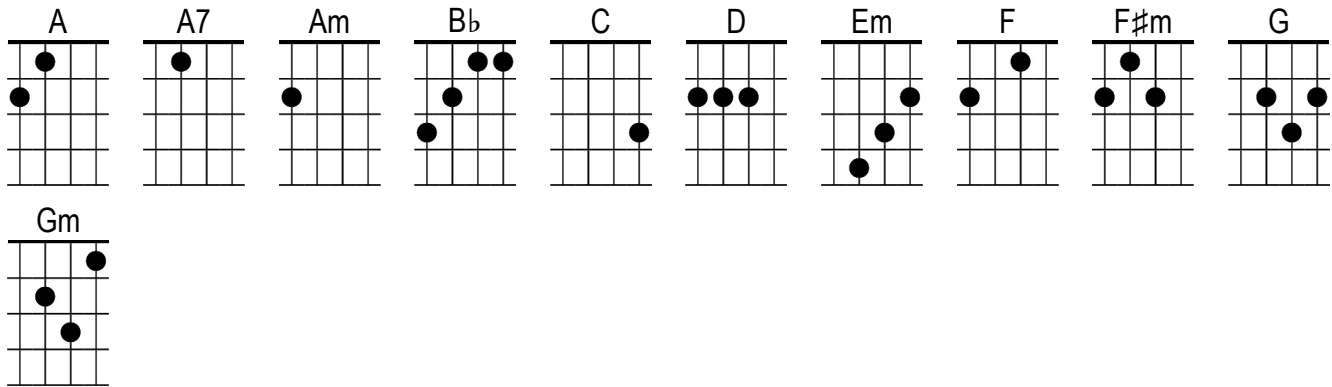

Poor Side Of Town

Johnny Rivers

Intro

D Do-doo-doo- | wah shoo-be- **Em** doo-be |
D Do-doo-doo- | wah shoo-be- **Em** doo-be |

D How can you | tell me how much you **Em** miss me? |
D When the last time I | saw you, **Em** you wouldn't even | kiss me
G That rich guy you've been **F#m** seein' **Em** must have put you **G** down
So **D** welcome back baby **G** to the poor side of **D↓** town

Riff x2

A | -5-5-0-0----- |
E | -----2---- |
C | -----2- |

D To him you were | nothin' but a little **Em** plaything |
D Not much | more than an **Em** overnight fling |
G To me you were the **F#m** greatest thing **Em** this boy had ever **G** found
And **D** girl it's hard to find nice things **G** on the poor side of **D↓** town

Repeat Riff

C I can't blame you for **F** tryin'
Bb I'm trying to **Am** make it, too
Bb I've got one little **Am** hang up, baby
Gm I just can't make it with **F** out you **1/2A** **1/2A7**

D So tell me, | are you gonna **Em** stay now? |
D Will you stand by | me girl all the **Em** way now? |
G With you by my **F#m** side **Em** they can't keep us **G** down
 To **D**gether we can make it baby **G** from the poor side of **D↓** town

Repeat Riff

(**D** So tell me | how much you **Em** love me |
D Come be near to | me and say you **Em** need me | now)

Oh, with **G** you by my **F#m** side **Em** this world can't keep us **G** down
 To **D**gether we can make it baby **G** from the poor side of **D↓** town