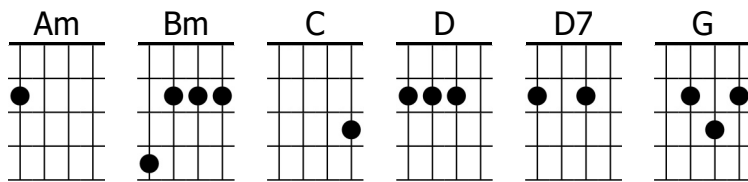

Snowbird

Anne Murray

1/2 G 1/2 Bm Am D 1/2 D7 G

Be **1/2 G**neath it's snowy **1/2 Bm** mantle cold and **Am** clean
The **D** unborn grass lies waiting for its **1/2 D7** coat to turn to **G** green
The **1/2 G** snowbird sings the **1/2 Bm** song he always **Am** sings
And **D** speaks to me of flowers that will **1/2 D7** bloom again in **G** spring

When **1/2 G** I was young my **1/2 Bm** heart was young then, **Am** too
And any **D** thing that it would tell me, that's the **1/2 D7** thing that I would **G** do
But **1/2 G** now I feel such **1/2 Bm** emptiness with **Am** in
For the **D** thing that I want most in life's the **1/2 D7** thing that I can't **G** win

Chorus

1/2 G Spread your tiny **1/2 Bm** wings and fly a **Am** way
And **D** take the snow back with you where it **1/2 D7** came from on that **G** day
The **1/2 G** one I love for **1/2 Bm** ever is un**Am** true
And **D** if I could you know that I would **1/2 D7** fly away with **G** you

The **1/2 G** breeze along the **1/2 Bm** river seems to **Am** say
That he'll **D** only break my heart again should **1/2 D7** I decide to **G** stay
So, little **1/2 G** snowbird, take me **1/2 Bm** with you when you **Am** go
To that **D** land of gentle breezes where the **1/2 D7** peaceful waters **G** flow