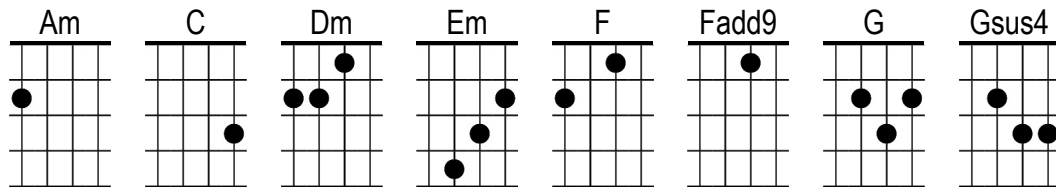

True Colors

Cyndi Lauper

Intro

A | -10-----10-10-----10- | -10----- | x2
E | ----7-8-----7-8----- | ----7-8----- |
C | ----- | -----9----- |

or

Am G C F↓ x2

You with the Am↓ sad G↓ eyes, C↓ don't be F↓ discouraged
Oh I Fadd9↓ realize F↓ it's Am↓ hard to take G↓ courage
In a C world full of Dm people, Em you can lose F sight of it all
And the Am darkness in G side you make you F feel so C small

Chorus

But I'll see your F true C colors Gsus4 shinin' through G
I'll see your F true C colors, and F that's why I G love you
So F don't be a C afraid to F let them Am show
Your F true C colors, F true C colors are Gsus4↓ beautiful, like a

And I'll see your **F** true **C** colors **Gsus4** shinin' through **G**
I'll see your **F** true **C** colors, and **F** that's why I **G** love you
So **F** don't be a **C** afraid to **F** let it **Am** show
Your **F** true **C** colors, **F** true **C** colors, **F** true **C** colors are **Gsus4** shing
through **G**