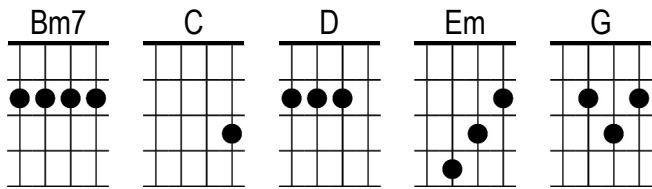

# Wonderful Tonight

Eric Clapton

**G** **D** **C** **D** x2

**G** It's late in the **D** evening, **C** she's wondering what **D** clothes to wear  
**G** She puts on her **D** make-up **C** and brushes her **D** long blonde hair  
**C** And then she **D** asks me, **1/2G** "Do I **1/2Bm7** look al **Em**right?"  
And I say, **C** "Yes, you look **D** wonderful to **G**night" **D** **C** **D**

**G** We go to a **D** party **C** and everyone **D** turns to see  
**G** This beautiful **D** lady **C** that's walking a **D**round with me  
**C** And then she **D** asks me, **1/2G** "Do you **1/2Bm7** feel al **Em**right?"  
And I say, **C** "Yes, I feel **D** wonderful to **G**night" |

I feel **C** wonderful be **D**cause I see the **1/2G** love light **1/2Bm7** in your **Em**  
eyes  
And the **C** wonder of it **D** all is that you **C** just don't rea **D**lize  
How much I **G** love you **D** **C** **D** **G** **D** **C** **D**

**G** It's time to go **D** home now **C** and I've got an aching **D** head  
**G** So I give her the **D** car keys **C** and she helps me to **D** bed  
**C** And then I **D** tell her **1/2G** as I **1/2Bm7** turn out the **Em** light  
I say, "My **C** darling, you were **D** wonderful to **1/2G**night **1/2Bm7** **1/2Em**  
**1/2D**  
Oh my **C** darling, you were **D** wonderful to **G**night" **D** **C** **D** **G** **D** **C** **D** **G**↓