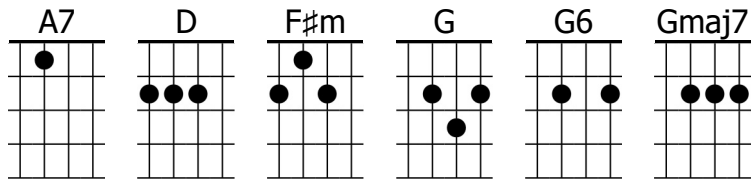

# You Didn't Have To Be So Nice

The Lovin' Spoonful

D You didn't have to F#m be so nice  
 G I would have liked you A7 anyway  
 D If you had just looked F#m once or twice  
 G And gone upon your A7 quiet way

G Today Gmaj7 said the G6 time was Gmaj7 right for me to D  
 follow you |  
 G I Gmaj7 knew I'd G6 find you Gmaj7 in a D day or two,  
 A7 and it's true

D You came upon a F#m quiet day  
 G You simply seemed to A7 take your place  
 D I knew that it would F#m be that way  
 G The minute that I A7 saw your face