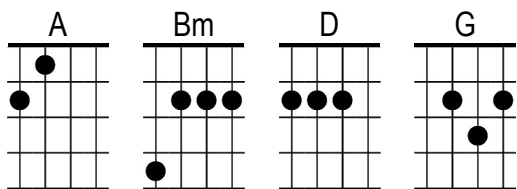

Big Ole Brew

Mel McDaniel

D **G** **Bm** **A** x2

1/2A Well, I **D** work a double shift at the plant and I work on the **G** outside
And **D** I'd a lot rather be home makin' love to my **A** new bride
And there's **1/2G** only 2 things I **1/2D** want when I'm back in my **Bm** double
wide
And that's a big ole **G** brew and little ole **D** you

Now, I **D** know you're workin' every day just as hard as **G** I do
And if I **D** didn't think that I might've loved you, I wouldn't have said, **A** "I do"
And there's **1/2G** only 2 things in the **1/2D** world that I need to get **Bm** close
to
And that's a big ole **G** brew and little ole **D** you