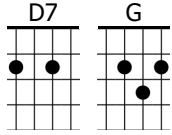

Cornbread And Butterbeans

Carolina Chocolate Drops

Strum: d-Du-udu 🎵 Capo: none

G |

G | D7 1/2 D7 1/2 G x3

Chorus

G Cornbread and butterbeans and | you across the table
D7 Eatin' them beans and makin' love as 1/2 D7 long as I am 1/2 G able
G Growin' corn and cotton too and | when the day is over
D7 Ride the mule and cut the fool and 1/2 D7 love again all 1/2 G over

G Goodbye don't you cry I'm | goin' to Louisiana
D7 Buy a coon dog and a big fat hog and 1/2 D7 marry Suzi 1/2 G anna
G Same song ding dong I'll | take a trip to China
D7 Cornbread and butterbeans and 1/2 D7 back to North Caro 1/2 G lina

Repeat Chorus

G | D7 1/2 D7 1/2 G x2

G Wearin' shoes and drinkin' booze | goes against the Bible
D7 A necktie will make you die and 1/2 D7 cause you lots of 1/2 G trouble
G Streetcars and whiskey bars and | kissin' pretty women
D7 Women yeah that's the end of a 1/2 D7 terrible be 1/2 G ginnin'

Repeat Chorus

G | D7 1/2 D7 1/2 G x2

G I can't read and don't care and | education is awful
D7 Raisin' heck and writin' checks it 1/2 D7 ought to be un 1/2 G lawful
G Silk hose and frilly clothes is | just a waste of money
D7 Come with me and stay with me and 1/2 D7 say you'll be my 1/2 G honey