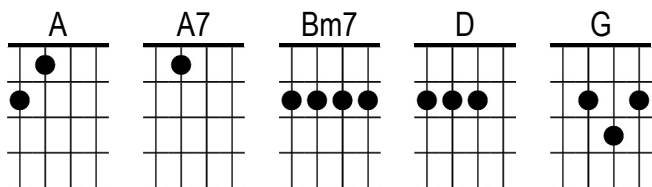

Do Wah Diddy Diddy

Manfred Mann

Intro

D **1/2G** **D↓**

nc There she was just **nc** walkin' down the street, singin'

D Do wah diddy diddy **1/2G** dum diddy **D↓** do

D Snappin' her fingers and a **1/2G** shufflin' her **D↓** feet, singin'

D Do wah diddy diddy **1/2G** dum diddy **D↓** do

nc She looked **D↓** good (*looked good*), she looked **A7↓** fine (*looked fine*). She

looked **D↓** good, she looked **A7↓** fine, and I **D↓** nearly lost me mind

D | Whoa, I **Bm7** knew was fallin' in | love
G | Yes, I did, and so I **A7** told her all the things I'd been | dreamin' of

Now **D↓** we're together nearly **G↓** ev'ry single **D↓** day, singin'
D Do wah diddy diddy **1/2G** dum diddy **D↓** do
D We're so happy and that's **1/2G** how we're gonna **D↓** stay, singin'
D Do wah diddy diddy **1/2G** dum diddy **D↓** do
nc Well I'm **D↓** hers (*I'm hers*), she's **A7↓** mine (*she's mine*). I'm **D↓** hers,
she's **A7↓** mine, wedding **D↓** bells are gonna chime

A7 Whoa, **A** oh yeah

D Do wah diddy diddy **1/2G** dum diddy **D↓** do
D Do wah diddy diddy **1/2G** dum diddy **D↓** do
D Do wah diddy diddy **1/2G** dum diddy **D↓** do