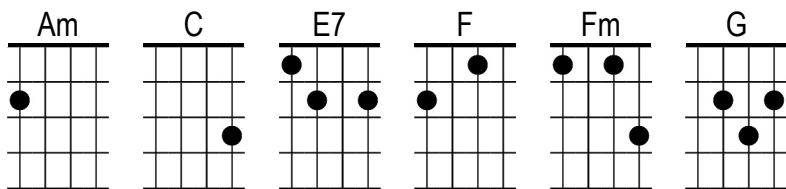

## Intro

C | F | x2

C Slip inside the G eye of your Am mind

Don't you E7 know you might F find

G A better place to C play Am↓ G↓

C You said that G you'd never Am been

But all the E7 things that you've F seen

G Slowly fade a C way Am↓ G↓

F So I start a revo Fm lution from my C bed |

'Cos you F said the brains I Fm had went to my C head |

F Step outside, the Fm summertime's in C bloom |

G Stand up beside the | fireplace

**F** Gonna start a revo**Fm**lution from my **C** bed |  
'Cos you **F** said the brains I **Fm** had went to my **C** head |  
**F** Step outside, the **Fm** summertime's in **C** bloom |  
**G** Stand up beside the | fireplace  
And **E7** take that look from | off your face  
**Am** You ain't ever **G** gonna burn my **F** heart out | **G** | | |

**C** So **G** Sally can **Am** wait, she **E7** knows it's too **F** late as she's **G** walkin'  
on **C** by **Am**↓ **G**↓  
My **C** soul **G** slides a **Am** way, **E7**↓ but don't look **F**↓ back in anger, **nc** don't  
look **G**↓ back in anger **nc**  
I heard you **C**↓ say