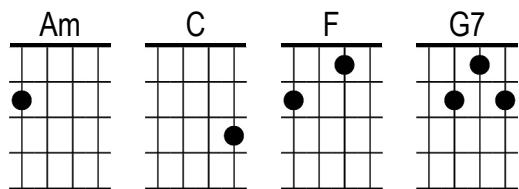

## Intro

**C** | **F** | x2

I used to **C** hurry a lot I used to | worry a lot

I used to **F** stay out till the break of | day

**C** Oh, that didn't get it

It was | high time I quit it

I just **F** couldn't carry on that | way

| If our love is a **F** strong one, (*is a | strong one*)

People **Am** talkin' about us they got | nothin' else to do

When it **F** all comes down we will | still come through

In the **C** long run

**F** Ooh, I want to tell you, it's a **C** long run **G7**