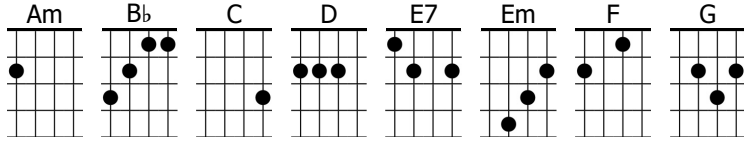

### Riff - play at capo

--C-----|C↓ x3

E|-0-1-3---|---

C|-----|---

g|-----4-|-5-

**Song starts on C↓ of 3rd playing of Riff**

C You ask me G if there'll come a Bb time  
When I grow 1/2F tired of 1/2C you  
Am Never my C love, F never my C love

C You wonder G if this heart of Bb mine  
Will lose its de 1/2F sire for 1/2C you  
Am Never my C love, F never my C love

E7 What makes you 1/2Am think love will 1/2D end  
When you 1/2G know that my whole 1/2C life de F depends |  
On Em↓ you (on Am↓ you)

### Instrumental

C You ask me G if there'll come a Bb time  
When I grow 1/2F tired of 1/2C you  
Am Never my C love, F never my C love

C You say you G fear I'll change my Bb mind  
And I won't re 1/2F quire 1/2C you  
Am Never my C love, F never my C love

### Instrumental

C You ask me G if there'll come a Bb time  
When I grow 1/2F tired of 1/2C you  
Am Never my C love, F never my C love

C G Bb 1/2F 1/2C

Am Never my C love, F never my C↓ love

MyUke.ca 2022-07-28 10:59:01 (DEECFADFEBACDDDFBB) - For non-commercial educational use.