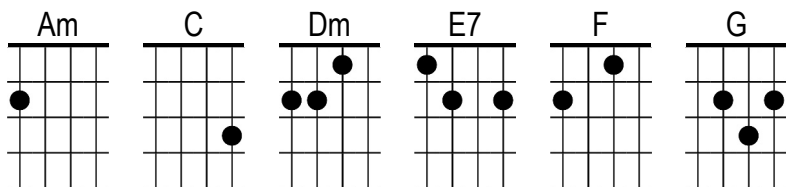

## The Blues Brothers

**Am** Rollin' rollin' rollin' **x3**

**Am** Rollin' rollin' rollin' Raw | hide | | |

**Am** Rollin' rollin' rollin', | though the streams are swollen

**C** Keep them doggies rollin', Raw | hide

**Am** Rain and wind and weather, **1/2G** hell bent for **1/2Am** leather,

**1/2G** Wishin' my **1/2F** gal was by my **E7** side

**Am** All the things I'm missin', good **1/2G** viddles, love and **1/2Am** kissin',