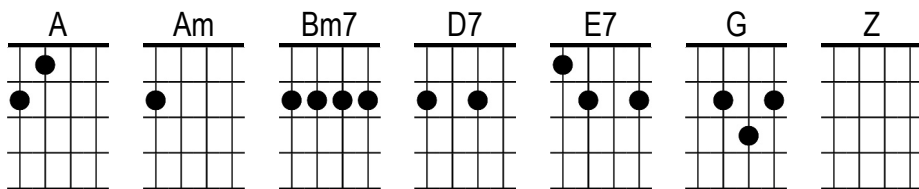

Red Solo Cup

Toby Keith

Z Z

Now, **G** a red solo cup is the | best receptacle
For | barbecues, tailgates, | fairs, and festivals
And **Am** you sir do not have a | pair of testicles
If **D7** you prefer drinking from **G↓** glass

A **G** red solos cup is | cheap and disposable
And | in fourteen years they | are decomposable
And **Am** unlike my home they are | not fore-closable
D7 Freddie Mac can kiss my **G↓** ass

Chorus

G Red solo | cup, | I fill you | up
Let's have a **Am** party, | let's have a **D7** party |
I love you **G** red solo | cup, | I lift you | up
Proceed to **Am** party, | proceed to **D7** party |

Now, **G** I really love how you're | easy to stack
But | I really hate how you're | easy to crack
'Cause **Am** when beer runs down the | front of my back
Well, **D7** that my friends is quite **G↓** yucky

A Red solo | cup, (*red solo*) | I fill you | up
Let's have a **Bm7** party, (*let's have a party*) | let's have a **E7** party (*let's have a party*) |

A Red solo | cup, (*red solo cup*) | I lift you | up
Let's have a **Bm7** party, | proceed to **E7** party |