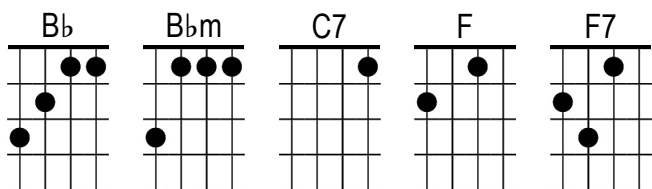

2019-12-29

Roy Orbison Anthology

Blue Bayou

Roy Orbison

Intro

I **F** feel so bad I've got a | worried mind

C7 I'm so lonesome | all the time |

Since I left my | baby behind on **F** Blue Bayou **F↓**

Dream Baby

Roy Orbison

C7 | Sweet dream | baby, | sweet dream | baby
F Sweet dream | baby, **C7** how long must I **F** dream?

C7 Dream baby got me dreamin' sweet dreams | the whole day through
| Dream baby got me dreamin' sweet dreams | night time, too
F I love you and I'm dreaming of you | but that won't do
C7 Dream baby make me stop my dreamin', **1/2 C** you can make my dreams
come **F** true

Chorus

$\frac{1}{2}$ **A** Any $\frac{1}{2}$ **E6** thing you **F#m** want, you got it
 $\frac{1}{2}$ **A** Any $\frac{1}{2}$ **E6** thing you **F#m** need, you got it
A Anything at **F#m** all you got it, **A** ba **E7** by |
A Everytime I hold you $\frac{1}{2}$ **G** I begin to $\frac{1}{2}$ **D** under **A** stand $\frac{1}{2}$ **G** $\frac{1}{2}$ **D**
A Everything about you $\frac{1}{2}$ **G** tells me $\frac{1}{2}$ **D** I'm your **E7** man **G**
I **A** live, my **F#m** life, to **E6** be, with **E7** you
No **A** one, can **F#m** do, the **E6** things, you **E7** do

Repeat Chorus

E7 Anything you | want, (*you got it*)
| Anything you | need, (*you got it*)
| Anything at **F#m** a-a-all

Instrumental

$\frac{1}{2}$ A Any $\frac{1}{2}$ E6 thing you F#m want, you got it
 $\frac{1}{2}$ A Any $\frac{1}{2}$ E6 thing you F#m need, you got it
A Anything at F#m all you got it, A ba E7 by |