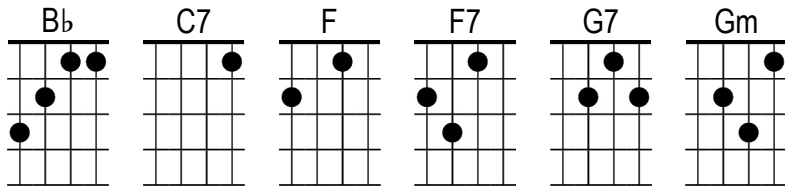

Only The Lonely

Roy Orbison

Dum-dum-dum-**F** dumdy-doo-wah |

Ooh-yay-yay-**Gm** yay-yeah |

Oh-oh-oh-**Bb** oh-wah **C7**

Only the **F** lonely **C7**

Only the **F** lonely **F**↓

Only the **F** lonely (dum-dum-dum- | dumdy-doo-wah)

Know the | way I feel to **Gm** night (ooh-yay-yay- | yay-yeah)

1/2 Gm Only the **C7** lonely (dum-dum-dum- | dumdy-doo-wah)

Know this **Bb** feelin' ain't **F** right (dum-dum-dum- | dumdy-doo-wah)

1/2 F There goes my **F**↓ baby **F**↓↓↓

There goes my **nc** heart **F7**↓↓↓

They're gone for **nc** ever **Bb**↓↓↓

So far a **nc** part **G7**↓↓ **C7**↓

nc But only the **F** lonely |

Know why-y-y-**Bb** y **C7** I cry |

Only the **F** lonely

Dum-dum-dum-**F** dumdy-doo-wah |

Ooh-yay-yay-**Gm** yay-yeah |

Oh-oh-oh-**Bb** oh-wah **C7**

Only the **F** lonely **C7**

Only the **F** lonely **F**↓