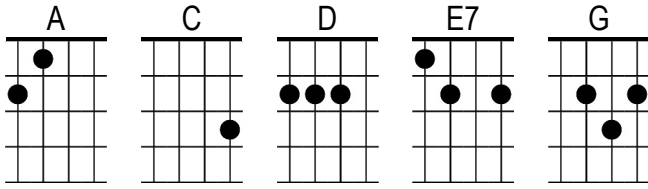

Runnin' Down A Dream

Tom Petty

Intro

E7 |

It was a **E7** beautiful day, | the sun beat down
I had the **D** radio on, I was **E7** drivin'
The | trees went by, me and | Del were singin'
Little **D** runaway, I was **E7** flyin'

Chorus

Yeah, $\frac{1}{4}$ **A** runnin' $\frac{1}{4}$ **G** down a $\frac{1}{2}$ **E7** dream
 $\frac{1}{4}$ **E7** Never would $\frac{1}{4}$ **G** come to $\frac{1}{2}$ **A** me
 $\frac{1}{4}$ **A** Workin' on a $\frac{1}{4}$ **G** myste $\frac{1}{2}$ **E7** ry
 $\frac{1}{4}$ **E7** Goin' when $\frac{1}{4}$ **G** ever it $\frac{1}{2}$ **A** leads
 $\frac{1}{4}$ **A** I'm $\frac{1}{4}$ **G** runnin' down a **E7** dream |

I **E7** felt so good like | anything was possible
I hit **D** cruise control, and rubbed my **E7** eyes
The | last three days the | rain was unstoppable
And it was **D** always cold, no sun **E7** shine

Repeat Chorus

C **D** **E7** **C** **D**

I **E7** rolled on, the | sky grew dark
I put my **D** pedal down to make some **E7** time
And there's | something good waitin' | down this road
And I'm **D** pickin' up whatever is **E7** mine