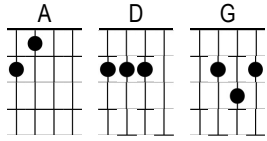

Sink The Bismarck

Johnny Horton

In **D** May of nineteen | forty-one, the **A** war had just be **D**gun
The **G** Germans had the | biggest ships that **D** had the biggest | guns
The | Bismarck was the | fastest ship that | ever sailed the | seas
On her | decks were guns as | big as steers and **A** shells as big as **D** trees

D Out of the cold and | foggy night came the **A** British ship the **D** Hood
And **G** every British | seaman, he **D** knew and under | stood
They | had to sink the | Bismarck, the | terror of the | seas
Stop those | guns as big as | steers and **A** shells as big as **D** trees

Chorus

We'll **D** find that German | battleship that's **A** makin' such a **D** fuss
We | gotta sink the | Bismarck 'cause the **A** world depends on **D** us
We **G** hit the decks a- | runnin' boys and **D** spin those guns a | round
'Cause | when we find the | Bismarck, we **A** gotta cut 'er **D** down

D | A D

The **D** Hood found the | Bismarck and **A** on that fatal **D** day
The **G** Bismarck started | firin' **D** fifteen miles a | way
We | gotta sink the | Bismarck, | was the battle | sound
But | when the smoke had | cleared away, the **A** mighty Hood went **D** down

For **D** six long days and | weary nights they **A** tried to find her **D** trail
G Churchill told the | people, put **D** every ship a- | sail
'Cause | somewhere on that | ocean I | know she's gotta | be
We | gotta sink the | Bismarck to the **A** bottom of the **D** sea

Chorus

We'll **D** find that German | battleship that's **A** makin' such a **D** fuss
We | gotta sink the | Bismarck 'cause the **A** world depends on **D** us
We **G** hit the decks a- | runnin' boys and **D** spin those guns a | round
'Cause | when we find the | Bismarck, we **A** gotta cut 'er **D** down

D | A D

The **D** fog was gone the | seventh day an' they **A** saw the mornin' **D** sun
Ten **G** hours away from | homeland, the **D** Bismarck made it's | run
The | Admiral of the | British fleet said, | "Turn those bows a | round
We | found that German | battleship, and we're **A** gonna cut 'er **D** down"

The **D** British guns were | aimed and the **A** shells were coming **D** fast
The **G** first shell hit the | Bismarck, they **D** knew she couldn't | last
That | mighty German | battleship | is just a memo | ry
"Sink | the Bismarck" was the | battlecry, that **A** shook the seven **D** seas

We **D** found that German | battleship was **A** makin' such a **D** fuss
We | had to sink the | Bismarck 'cause the **A** world depends on **D** us
We **G** hit the decks a- | runnin' and we **D** spun those guns a | round
Yeah, | we found the mighty | Bismarck, and **A** then we cut 'er **D** down
Yeah, | we found the mighty | Bismarck, and **A** then we cut 'er **D** down

D | A D ↓