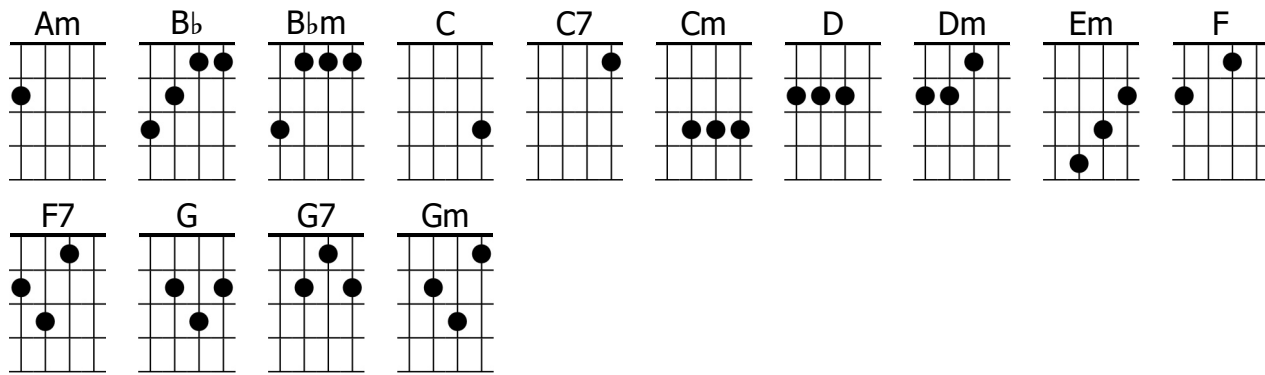

# Take Good Care Of My Baby

Bobby Vee

**F**↓ My tears are **Dm**↓ fallin'  
'Cause you've **Bb**↓ taken her a **C**↓ way  
And **F**↓ though it really **Dm**↓ hurts me so  
There's **Bb**↓ something that **G7**↓ I've got to **C7**↓ say

**F** Take good **Dm** care of my, **Bb** ba**C**by  
**F** Please don't **Dm** ever make her **Bb** blue **C**  
**F** Just tell her **F7** that you love her  
**Bb** Make sure you're **Bbm** thinkin' of her  
**F** In every **Dm** thing you say and **Bb** do **C**

Ahh, **F** take good **Dm** care of my, **Bb** ba**C**by  
**F** Now don't you **Dm** ever make her **Bb** cry **C**  
**F** Just let your **F7** love surround her  
**Bb** Make a rainbow **Bbm** all around her  
**F** Don't let her **1/2Dm** see a **1/2C** cloudy **F** sky **F7**

**Gm** Once upon a **Bb** time, that **Am** little girl was **F** mine  
**Gm** If I'd been **C** true, I **1/2Am** know she'd **1/2Dm** never **1/2Bb** be with  
**1/2C** you

So, **F** take good **Dm** care of my, **Bb** ba**C**by  
**F** Be just as **Dm** kind as you can **Bb** be **C**  
**F** And if you **F7** should discover  
**Bb** That you don't **Bbm** really love her  
**F** Just send my **Dm** baby back **Bb** home **C** to **F↓** me