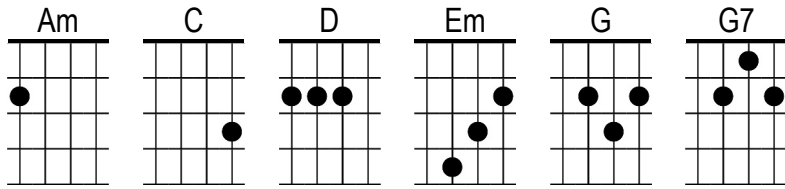

Take It Easy

The Eagles

Intro

G |

Well, I'm G running down the road tryin' to | loosen my load
I've got 1/2G seven women 1/2D on my C mind,
G Four that wanna own me, D two that wanna stone me,
C One says she's a friend of G mine

Take it | ea Em sy, take it C ea G sy
Don't let the Am sound of your own C wheels drive you Em crazy D
Lighten C up while you still G can don't even C try to under G stand
Just find a Am place to make your C stand and take it G ea | sy | |

Well, I'm a G standing on a corner in | Winslow, Arizona
And 1/2G such a fine 1/2D sight to C see
It's a G girl, my Lord, in a D flatbed Ford
Slowin' C down to take a look at G me

Come on, | ba Em by, don't say C may G be
I gotta Am know if your sweet C love is gonna Em save me D
We may C lose and we may G win though we will C never be here a G gain
So open Am up I'm climbin' C in, so take it G ea | sy

Take it | ea**Em**sy, take it **C** ea**G**sy
Don't let the **Am** sound of your own **C** wheels make you **Em** cra**D**zy
Come on, **C** ba**G**by, don't say **C** may**G**be
I gotta **Am** know if your sweet **C** love is gonna **G** save **G↓** me