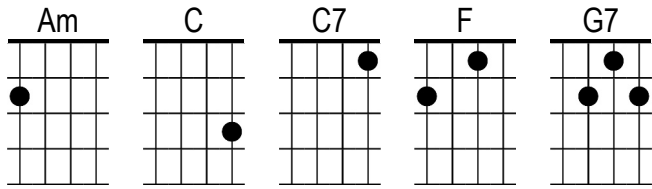

You Are My Sunshine

Willie Nelson

Intro

C7 **F** | **C** **Am** **C** **G7** **C** |

Chorus

You are my **C** sunshine, | my only | sunshine

C7 You make me **F** happy | when skies are **C** gray

C7 You'll never **F** know dear, | how much I **C** love you

Am Please don't **C** take my **G7** sunshine a **C** way

C The other | night dear, | as I lay | sleepin'

C7 I dreamed I **F** held you | by my **C** side

C7 But when I a **F** woke, dear, | I was mis **C** taken

Am And I **C** hung my **G7** head and I **C** cried |

Repeat Chorus

G7 You told me **C** once, dear, | you really | loved me

C7 And no one **F** else could | come be **C** tween

C7 But not you've **F** left me | and you love a **C** nother

Am You have **C** shattered **G7** all my **C** dreams |

Repeat Chorus

G7 I'll always **C** love you | and make you | happy,

C7 If you will **F** only | say the **C** same

C7 But if you **F** leave me | to love a **C** nother

Am You'll **C** regret it **G7** all some **C** day |