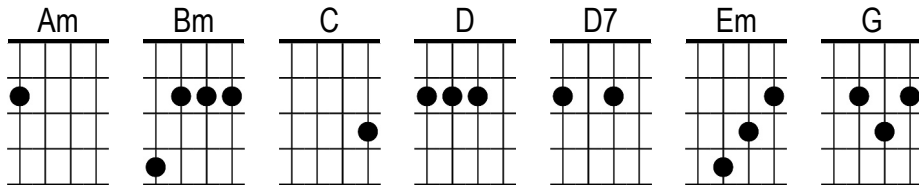

You Can't Hurry Love

Phil Collins

I need **G** love, love, to **1/2C** ease my mind
1/2G I need to **1/2Bm** find time, **1/2Em** someone to **1/2Am** call mine my
1/2D mama said,

Chorus

"You **G** can't hurry love, no, you **1/2C** just have to **1/2G** wait"
She said, **1/2Bm** "Love don't come **1/2Em** easy, **1/2Am** it's a game of
1/2D give and take
You **G** can't hurry love, no, you **1/2C** just have to **1/2G** wait
You got to **1/2Bm** trust, give **1/2Em** it time, no, **1/2Am** matter how **1/2D**
long it takes"

But **Bm** how many heartaches must I | stand
Before I **Em** find a love to let me | live again
Right now the **Am** only thing that keeps me | hangin' on
When I **1/2D** feel my strength **1/2Bm** yeah, it's **D7** almost gone
I remember Mama said,

Repeat Chorus

G No | love, love, don't come **1/2C** easy
1/2G But I **1/2Bm** keep on **1/2Em** waitin', an **1/2Am** tici **1/2D** patin'
For that **G** soft voice to talk to **1/2C** me at **1/2G** night
For some **1/2Bm** tender **1/2Em** arms to **1/2Am** hold me **1/2D** tight
I keep **G** waitin', **1/2C** 'til that day
1/2G But it ain't **1/2Bm** eas **1/2Em** y it ain't **1/2Am** easy but **1/2D** Mama
said,

"You **G** can't hurry love, no, you **1/2C** just have to **1/2G** wait"
She said, **1/2Bm** "Love don't come **1/2Em** easy, **1/2Am** it's a game of
1/2D give and take
"You **G** can't hurry love, no, you **1/2C** just have to **1/2G** wait"
She said, **1/2Bm** "Love don't come **1/2Em** easy, **1/2Am** it's a game of
1/2D give and take **G↓**