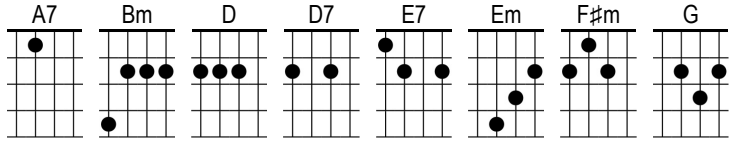

# All I Have To Do Is Dream

The Everly Brothers

D Dream Bm... G dream, dream, A7 dream  
D Dream Bm... G dream, dream, A7 dream

When D I want Bm you Em in my A7 arms  
When D I want Bm you Em and all your A7 charms  
When D ever I Bm want you G all I have to A7 do is  
D Dream Bm... G dream, dream, A7 dream

When D I feel Bm blue Em in the A7 night  
And D I need Bm you Em to hold me A7 tight  
When D ever I Bm want you G all I have to A7 do is  
D Dream G... D D7

G I can make you | mine F#m taste your lips of | wine  
Em Anytime, A7 night or D day D7  
G Only trouble | is F#m gee | whiz  
I'm E7 dreaming my | life a A7 way |

I D need you Bm so Em that I could A7 die  
I D love you Bm so Em and that is A7 why  
When D ever I Bm want you G all I have to A7 do is  
D Dream Bm... G dream, dream, A7 dream  
D Dream G... D D7

G I can make you | mine F#m taste your lips of | wine  
Em Anytime, A7 night or D day D7  
G Only trouble | is F#m gee | whiz  
I'm E7 dreaming my | life a A7 way |

I D need you Bm so Em that I could A7 die  
I D love you Bm so Em and that is A7 why  
When D ever I Bm want you G all I have to A7 do is  
D Dream Bm... G dream, dream, A7 dream  
D Dream Bm... G dream, dream, A7 dream  
D Dream G... D↓