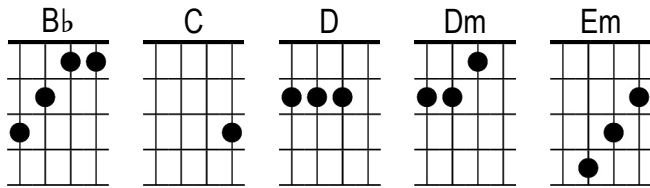

The Ballad Of Gilligan's Isle

S Schwartz & G Wyle

Just **Dm** sit right back and you'll **C** hear a tale

A **Dm** tale of a fateful **C** trip

That **Dm** started from this **C** tropic port

Bb Aboard this **C** tiny **Dm** ship |

The **Dm** mate was a mighty **C** sailin' man,

The **Dm** Skipper brave and **C** sure

Five **Dm** passengers set **C** sail that day

For a **Bb** three **C** hour **Dm** tour,

A **Bb** three **C** hour **Dm** tour |

The **Em** weather started **D** getting rough,

The **Em** tiny ship was **D** tossed.

If **Em** not for the courage of the **D** fearless crew

The **C** Minnow **D** would be **Em** lost

The **C** Minnow **D** would be **Em** lost |

The **Em** ship's aground on the **D** shore of this un**Em**charted desert **D** isle

With **Em** Gilligan... |

The **D** Skipper too... |

A **Em** millionaire... | and his **D** wife, |

A **Em** movie star... |