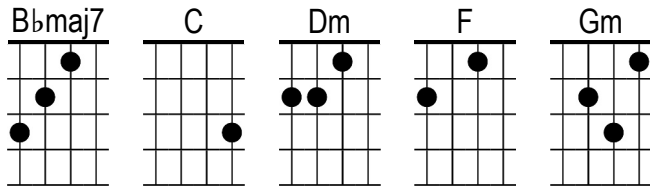

Caribbean Queen

Billy Ocean

Intro

1/2 Dm 1/2 C 1/2 Dm 1/2 C 1/2 Dm 1/2 C 1/2 Dm 1/2 C

1/2 Dm She **1/2 C** dashed by **1/2 Dm** me in **1/2 C** painted on **1/2 Dm** jeans

1/2 C 1/2 Dm 1/2 C

1/2 Dm And **1/2 C** all heads **1/2 Dm** turned 'cause **1/2 C** she was the

1/2 Dm dream **1/2 C 1/2 Dm 1/2 C**

1/2 Dm In the **1/2 C** blink of an **1/2 Dm** eye I knew her **1/2 C** number and her

1/2 Dm name **1/2 C 1/2 Dm 1/2 C**

1/2 Dm She **1/2 C** said I was the **1/2 Dm** tiger she **1/2 C** wanted to **1/2 Dm**