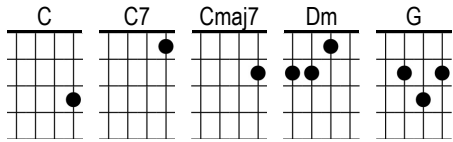

# Everybody's Talkin'

Harry Nilsson

C Cmaj7 C Cmaj7

C Everybody's Cmaj7 talkin' at me  
C I don't hear a C7 word they're sayin'  
Dm Only the G echoes of my C mind Cmaj7  
C People Cmaj7 stop 'n' starin'  
C I can't C7 see their faces  
Dm Only the G shadows of their C eyes Cmaj7

## Chorus

Dm I'm goin' where the G sun keeps shinin'  
C Through the pouring C7 rain  
Dm Going where the G weather suits my C clothes C7  
Dm Bankin' off of the G north-east wind  
C Sailin' on summer C7 breeze  
Dm Skippin' over the G ocean like a C stone Cmaj7

## Repeat Chorus

C Everybody's Cmaj7 talkin' at me  
C Can't hear a C7 word they're sayin'  
Dm Only the G echoes of my C mind Cmaj7  
Dm I won't let you G leave my love be C hind |  
Dm I won't let you G leave my love be C hind |  
Dm I won't let you G leave my love be C hind |  
Dm I won't let you G leave my love be C hind |