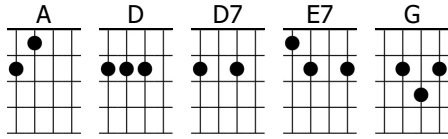

Fishin' Blues

Taj Mahal

D | | | **1/2D** **1/2A** **D**↓

D I betcha' goin' fishin' | all o' the time, **1/2D** baby goin' **1/2A** fishin', **D** too
| Bet your life, | your sweet wife, **E7** catch more fish than **A** you

D I went on down to my | favorite fishin' hole
Baby, **1/2D** grab me a **1/2A** pole an' a **D** line
Drove my | pole on in, caught a | nine poun' catfish
Now you **E7** know I brought him home for **A** supper time

D Put him in the pot, baby | put him in the pan
Honey **1/2D** cook him till he **1/2A** nice an' **D** brown
| Make a batch o' buttermilk, | whole cakes mama
An' **E7** chew them things an' **A** chomp 'em on down

Repeat Chorus

D | **1/2D** **1/2A** **D** | | **E7** **A**
D **D7** **G** **D** | | | | **1/2D** **1/2A** **D**

D I betcha' goin' fishin' | all o' the time, **1/2D** baby goin' **1/2A** fishin', **D** too
| Bet your life, | your sweet wife, **E7** catch more fish than **A** you