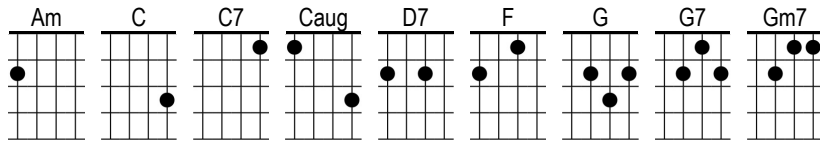

From Me To You

The Beatles

.....C.....Am.....C.....Am.
 E|-----|-0-----|-----|-----|
 C|-0-2-|-----2-0-2-2-|-----0-2-|-----2-0-2-2-|
 G|-----|-----|-2-----|-----|-2-

or Intro

Da-da **C** da da-da dum dum **Am** da
 Da-da **C** da da-da dum dum **Am** da

If there's **C** anything that you **Am** want
 If there's **C** anything I can **G7** do
 Just **F** call on me, and I'll **Am** send it along
 With **1/2C** love from **1/2G** me to **C** you

I got **C** everything that you **Am** want
 Like a **C** heart that's oh so **G7** true
 Just **F** call on me, and I'll **Am** send it along
 With **1/2C** love from **1/2G** me to **C** you

Chorus

I got **Gm7** arms that long to **C7** hold you
 And **F** keep you by my | side
 I got **D7** lips that long to | kiss you
 And **G** keep you satis**G7**fied, oooo

If there's **C** anything that you **Am** want
 If there's **C** anything I can **G7** do
 Just **F** call on me and I'll **Am** send it along
 With **1/2C** love from **1/2G** me to **C** you

Just **F** call on me, and I'll **Am** send it along
 With **1/2C** love from **1/2G** me to **C** you

Repeat Chorus

If there's **C** anything that you **Am** want
 If there's **C** anything I can **G7** do
 Just **F** call on me, and I'll **Am** send it along
 With **1/2C** love from **1/2G** me to **C** you