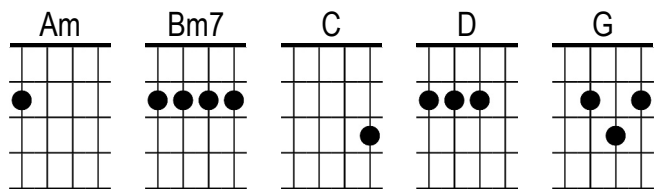

It Ain't Me, Babe

The Turtles

G Am

Go a **G** way from my **Am** window,
1/2 Bm7 Leave at your **1/2 D** own chosen **G** speed
I'm **|** not the one you **Am** want, babe
I'm **1/2 Bm7** not the **1/2 D** one you **G** need
You **Bm7** say you're lookin' **Am** for someone
Who's never **Bm7** weak but always **Am** strong
To pro **Bm7** tect you and de **Am** fend you
Whether **Bm7** you are right or **Am** wrong
C Someone to open each and every **D** door

But it ain't **G** me, babe
1/2 C No, no, **1/2 D** no, it ain't **G** me, babe
It ain't **1/2 C** me you're **1/2 D** lookin' **G** for, babe

G Am Bm7 1/2 D 1/2 Bm7 G |

Go **G** lightly from the **Am** ledge, babe
Go **1/2Bm7** lightly **1/2D** on the **G** ground
I'm **|** not the one you **Am** want, babe
I'll **1/2Bm7** only **1/2D** lead you **G** down
You **Bm7** say you're lookin' **Am** for someone
Who'll **Bm7** promise never to **Am** part
Some **Bm7** one to close his **Am** eyes to you
Some **Bm7** one to close his **Am** heart
Some **C** one who will die for you and **D** more

But it ain't **G** me, babe
1/2C No, no, **1/2D** no, it ain't **G** me, babe
Well, it ain't **1/2C** me you're **1/2D** lookin' **G** for, babe
No, it ain't **1/2C** me you're **1/2D** lookin' **G** for, babe

I said **1/2C** no, no, **1/2D** no, it ain't **G** me, babe
I said **1/2C** no, no, **1/2D** no, it ain't **G** me, babe
I said **1/2C** no, no, **1/2D** no, it ain't **G** me, babe
I said **1/2C** no, no, **1/2D** no, it ain't **G↓** me, babe