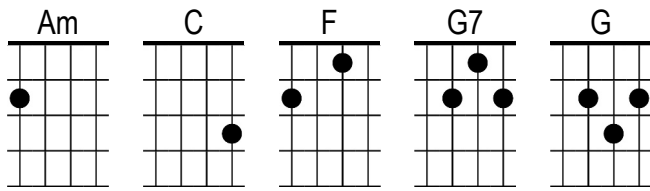

I've Been Working On The Railroad

Traditional

C I've been working on the **1/2 Am** rail **1/2 C** road
F All the live long **C** day
C I've been working on the **1/2 Am** rail **C** road
Just to **G** pass the time a **G7** way
C Can't you hear the whistle **1/2 Am** blow **1/2 C** ing
F Rise up so early in the **C** morn
F Can't you hear the captain **C** shouting
1/2 C Dinah, **1/2 G** blow your **C** horn

C↓ Dinah, won't you blow
F↓ Dinah, won't you blow
G↓ Dinah, won't you **G7**↓ blow your **C**↓ horn
C↓ Dinah, won't you blow
F↓ Dinah, won't you blow
G↓ Dinah, won't you **G7**↓ blow your **C**↓ horn
C Someone's in the kitchen with **F** Dinah
C Someone's in the kitchen I **G** know
C Someone's in the kitchen with **F** Dinah
1/2 G Strumming on the **1/2 G7** old ban **C**jo, and singing

C Fee, fi, **F** fiddly eye oh
1/2 C Fee, fi, **1/2 F** fiddly eye **G** oh, oh, oh, oh
C Fee, fi, **F** fiddly eye ohhhh
1/2 G Strumming on the **1/2 G7** old ban **C**↓jo