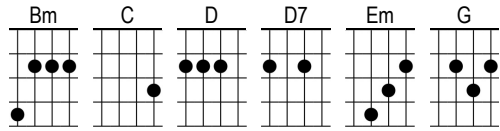

Jolly Old Saint Nicholas

Chet Atkins

C G7 Am Em F C G G7
C G7 Am Em F C G C↓

C Jolly old Saint G7 Nicholas, Am lean your ear this Em way
F Don't you tell a C single soul, G what I'm going to G7 say
C Christmas Eve is G coming soon, Am now, you dear old Em man
F Whisper what you'll C bring to me, G7 tell me if you C↓ can

C When the clock is G7 striking twelve, Am when I'm fast a Em sleep
F Down the chimney, C broad and black, G with your pack you'll G7 creep
C All the stockings G you will find, Am hanging in a Em row
F Mine will be the C shortest one, G7 you'll be sure to C↓ know

C Bobby wants a pair of G7 skates, Am Suzy wants a Em sled
F Nellie wants a C picture book, G yellow, blue, and G7 red
C Now I think I'll G leave to you, Am what to give the Em rest
F Choose for me, dear C Santa Claus, G7:d-u- you will G7:d-u- know the
C↓ best