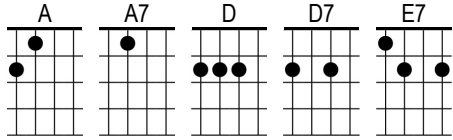

Julie, Do Ya Love Me?

Bobby Sherman

A **D** x2

Bein' a **A** lone at night makes me | sad, girl

Yeah, | it brings me down, all **E7** right

1/2A Tossin' and **1/2A7** turnin' and **1/2D** freezin' and **1/2D7** burnin'

And **1/2A** cryin' all **1/2E7** through the **A** night, whoa-oh

Chorus

A Julie, Julie, Julie, do ya **D** love me?

A Julie, Julie, Julie, do ya **E7** care?

A Julie, Julie, are ya thinkin' **D** of me?

1/2A Julie, Julie, **1/2E7** will ya still be **A** there? |

A We had so much fun to | gether

I was | sure that you were **E7** mine

But **1/2A** leavin' you, **1/2A7** baby, is **1/2D** drivin' me **1/2D7** crazy

It's **1/2A** got me wonderin' **1/2E7** all the **A** time, whoa-oh

Repeat Chorus

Honey, you **A** cried the day I | left you

Even | though we knew I couldn't **E7** stay

But **1/2A** baby, re **1/2A7** member, I'll **1/2D** be back Sep **1/2D7** tember