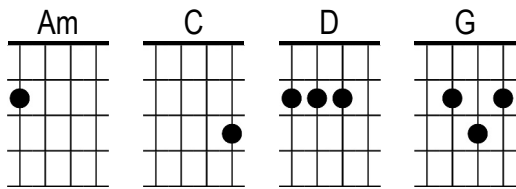

# Knockin' On Heaven's Door

Bob Dylan

## Intro

**G** **D** **Am** | **G** **D** **C** |

**G** Mama, **D** take this badge of **Am** me |

**G** I can't **D** use it any **C** more |

**G** It's getting **D** dark, too dark to **Am** see |

**G** Feels like I'm **D** knockin' on heaven's **C** door |

## Chorus

**G** Knock, knock, **D** knockin' on heaven's **Am** door |

**G** Knock, knock, **D** knockin' on heaven's **C** door |

**G** Knock, knock, **D** knockin' on heaven's **Am** door |

**G** Knock, knock, **D** knockin' on heaven's **C** door |

**G** Well, mama, **D** put that gun to the **Am** ground |

**G** 'Cause I can't **D** shoot them any **C** more |

**G** There's a long black **D** cloud comin' on **Am** down |

**G** I feel like I'm **D** knockin' on heaven's **C** door |