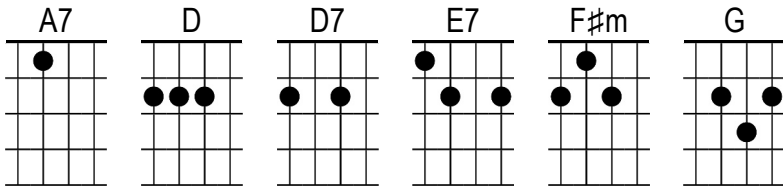

Love Me Tender

Elvis Presley

D Love me tender, **E7** love me sweet

A7 Never let me **D** go

| You have made my **E7** life complete **A7** and I love you **D** so

Chorus

F#m Love me tender, **D7** love me true

G All my dreams full **D** filled

| For my darlin', **E7** I love you **A7** and I always **D** will

D Love me tender, **E7** love me long

A7 Take me to your **D** heart

| For it's there that **E7** I belong **A7** and we'll never **D** part

Repeat Chorus

D Love me tender, **E7** love me dear

A7 Tell me you are **D** mine

| I'll be yours through **E7** all the years **A7** till the end of **D** time

F#m Love me tender, **D7** love me true

G All my dreams full **D** filled

| For my darlin', I **E7** love you **A7** and I always **D↓** will