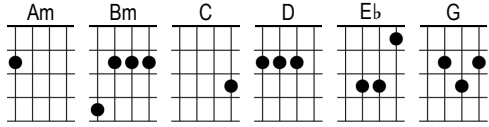

My Baby Loves Lovin'

The White Plains

G Bm C 1/2Am 1/2D
G Bm C 1/2Am D↓↓ nc nc

Chorus

My G baby loves love, my Bm baby loves lovin'
She's C got what it takes and she 1/2Am knows how to 1/2D use it
My G baby loves love, my Bm baby loves lovin'
She's C got what it takes and she 1/2Am knows how to 1/2D use it

I was G lonely once in this Bm great big world
Just a C nowhere man with 1/2Am out his 1/2D girl
G Then one day she Bm came my way
And she C smiled at me as 1/2Am if to 1/2D say

Repeat Chorus

She's the G only one makes me Bm feel so good
She C believes my love so I 1/2Am knock on 1/2D wood
All my G sorrows and fears seem to Bm fly away
When she C looks at me as 1/2Am if to 1/2D say

Repeat Chorus

She's the G only one makes me Bm feel so good
She C believes my love so I 1/2Am knock on 1/2D wood
All my G sorrows and fears seem to Bm fly away
When she C looks at me as 1/2Am if to 1/2D say

Repeat Chorus

My G baby loves love, my Bm baby loves lovin'
She's C got what it takes and she 1/2Am knows how to 1/2D use it
My G↓ baby loves love

MyUke.ca 2023-10-03 07:05:58 (DEECFADFEBACDDDFBB) - For non-commercial educational use.