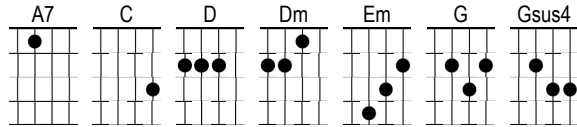

Norwegian Wood

The Beatles

Riff

```
-|D-----|D-----|D-----|C-----|D-----|C-----|D-----|D-----|
E|-1-----|-3-1---|-----|---1-0-|-----|---1---|-----|-----|
C|-----|-----3-|-2-----|-2-----|-0-----|-----|-----|-----|
g|-----|-----|-----|-----|-----|-3---2-|-0-----|-----|
```

Repeat Riff

D I | once had a | girl, | or should I | say, **C**↓ she **C**↓ once **G**↓ had **D** me |
D She | showed me her | room, | isn't it | good **C**↓ Nor **C**↓ we **G**↓ gian **D** wood |

She **Dm** asked me to | stay and she | told me to | sit any **G** where | **Gsus4 G**
 So **Dm** I looked a | round and I | noticed there | wasn't a **Em** chair | **A7** |

D I | sat on a | rug | biding my | time, **C**↓ drin **C**↓ king **G**↓ her **D** wine |
D We | talked until | two | and then she | said, **C**↓ "It's **C**↓ time **G**↓ for **D** bed"
 |

Repeat Riff

Repeat Riff