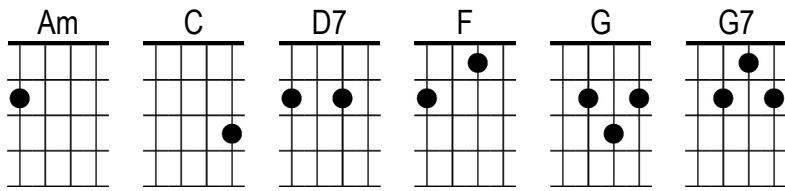

One Toke Over The Line

Brewer & Shipley

Intro

C | **F** **C** **1/2C** **1/2Am** **D7** **1/2F** **1/2G** **C**

C One toke over the | line, sweet Jesus, **F** one toke over the **C** line
1/2C Sittin' down **1/2Am** town in a **D7** railway station, **1/2F** one toke **1/2G**
over the **C** line

| Waitin' for the train that goes | home, sweet Mary, **F** hoping that the train is on
C time

1/2C Sittin' down **1/2Am** town in a **D7** railway station, **1/2F** one toke **1/2G**
over the **C** line

C Who do you | love, **F** I hope it's **C** me

| I've been **D7** changin', **F** as you can plainly **G** see

C I felt the joy and I | learned about the pain **F** that my mamma **C** said

Am If I should choose to make a **D7** part of me **F** would surely strike me
G7 dead