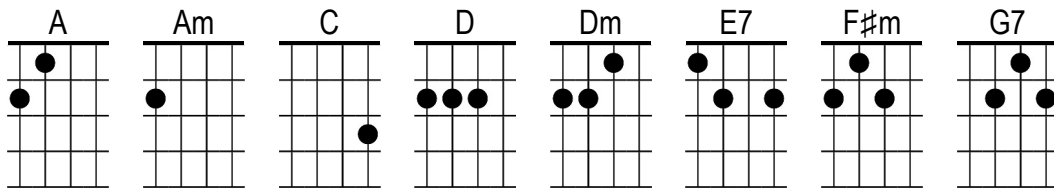

Oh, Pretty Woman

Roy Orbison

Opening Riff

```
A |-----5-|-----5-|
E |-----4-7-|-----4-7-|
C |-4-4-|-----|-4-4-|-----|
```

```
A |-----5-9-7-5-|-----5-9-7-5-| x2
E |-----4-7-|-----4-7-|
C |-4-4-|-----|-4-4-|-----|
```

Pretty **A** woman, walking **F#m** down the street
Pretty **A** woman, the kind I **F#m** like to meet
Pretty **D** woman, **1/2 D** I don't be **E7** lieve you, you're not the | truth
No one could | look as good as | you | | (*spoken*) Mercy | |

Pretty **A** woman, won't you **F#m** pardon me?
Pretty **A** woman, I couldn't **F#m** help but see
Pretty **D** woman, **1/2 D** then you look **E7** lovely as can | be
Are you | lonely just like | me? | | (*growl*) | |