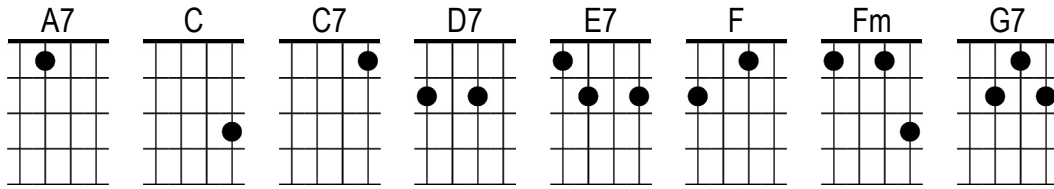

## Intro

I got the **C** blues when my baby left me **F** by the San Francisco **C** Bay **C7**  
The **F** ocean liner, | gone so far a **C** way **C7**  
I **F** didn't mean to treat her so | bad, she was the **C** best gal I ever, ever **A7**  
had  
She **D7** said, "Goodbye", | she'd like to make me cry **G7** I wanna lay down  
and | die

I **C** ain't got a nickel and I **F** ain't got a lousy **C** dime **C7**  
If she **F** don't come back, | I think I'm gonna lose my **E7** mind |  
**F** Ever get back to | stayin', gonna **C** be another brand new **A7** day  
**D7** Walkin' with my baby down **G7** by the San Francisco **C** Bay |

## Instrumental (Kazoo)

C F C C7  
F | E7 |  
F | C A7  
D7 G7 C |

$\frac{1}{2}$ C Sittin' down  $\frac{1}{2}$ F lookin' through my C back door  
 $\frac{1}{2}$ C Wonderin' which  $\frac{1}{2}$ F way to C go  
F Woman I'm so | crazy about, | she don't love me no C more  
F Think I'll catch me a Fm freight train C because I'm feelin' A7 blue  
D7 Ride all the way to the | end of the line G7 thinkin' only of | you