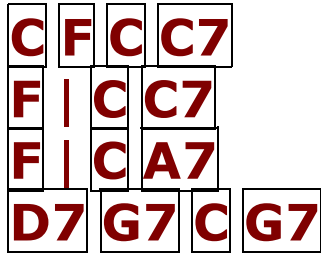

## Intro

I got the **C** blues when my baby left me **F** by the San Francisco **C** Bay **C7**  
The **F** ocean liner, | gone so far a **C** way **C7**  
I **F** didn't mean to treat her so | bad, she was the **C** best gal I ever, ever **A7**  
had  
She **D7** said, "Goodbye", | she'd like to make me cry **G7** I wanna lay down  
and | die

I **C** ain't got a nickel and I **F** ain't got a lousy **C** dime **C7**  
If she **F** don't come back, | I think I'm gonna lose my **E7** mind |  
**F** Ever get back to | stayin', gonna **C** be another brand new **A7** day  
**D7** Walkin' with my baby down **G7** by the San Francisco **C** Bay |