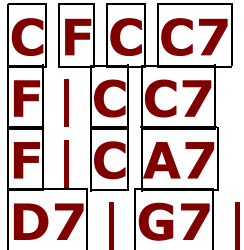

Instrumental (Harmonica)