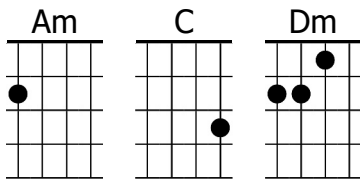

Shady Grove

Jerry Garcia

Dm | **1/2 Dm** **1/2 C** **1/2 Am** **1/2 Dm**
Dm | **1/2 Dm** **1/2 C** **1/2 Am** **1/2 Dm** **Dm**

Dm Peaches in the summertime, | apples in the fall
If **1/2 Dm** I can't have the **1/2 C** girl I love **1/2 Am** I don't want none at **1/2 Dm**
all

Dm Shady grove, my little love, | shady grove, I know
1/2 Dm Shady grove, **1/2 C** my little love, I'm **1/2 Am** bound for shady **1/2 Dm**
grove

Dm | **1/2 Dm** **1/2 C** **1/2 Am** **1/2 Dm**
Dm | **1/2 Dm** **1/2 C** **1/2 Am** **1/2 Dm** **Dm**

I **Dm** wish I had a banjo string | made of golden twine
1/2 Dm Every tune I'd **1/2 C** play on it, I **1/2 Am** wish that girl were **1/2 Dm**
mine

Dm Shady grove, my little love, | shady grove, I know
1/2 Dm Shady grove, **1/2 C** my little love, I'm **1/2 Am** bound for shady **1/2 Dm**
grove

Dm Fly around, my pretty little miss, | fly around, my Daisy
1/2Dm Fly around, my **1/2C** pretty little miss, **1/2Am** nearly drive me **1/2Dm**
crazy

Dm Shady grove, my little love, | shady grove, I know
1/2Dm Shady grove, **1/2C** my little love, I'm **1/2Am** bound for the shady **Dm**↓
grove